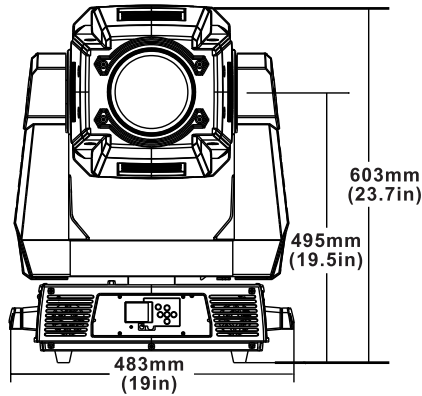

ELECTRICAL /LIGHT SOURCE

Fixture Rated Power: 850 W

Power Consumption: AC 100V–240V; 50Hz/60Hz;
8.5A–3.5A

Lamp: MSR 575W Mini Fast Fit

Color Temperature 7000 K

Lamp Life 750 hrs

Fixture Output: 12,000 Lumens*