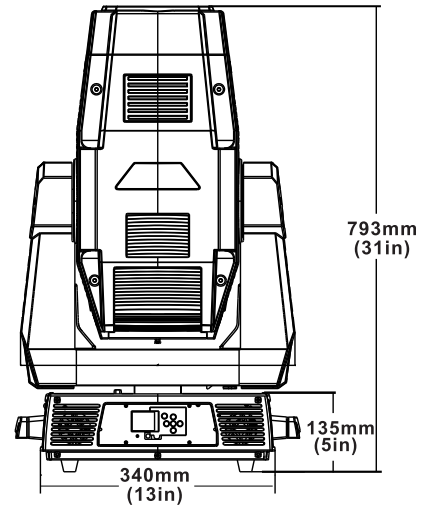

ELECTRICAL /LIGHT SOURCE

Fixture Rated Power: 850 W

Power Consumption: AC 100V–240V; 50Hz/60Hz;
8.5A–3.5A

Lamp: MSR 575W Mini Fast Fit

Color Temperature 7000 K

Lamp Life 750 hrs

Fixture Output: 12,000 Lumens*